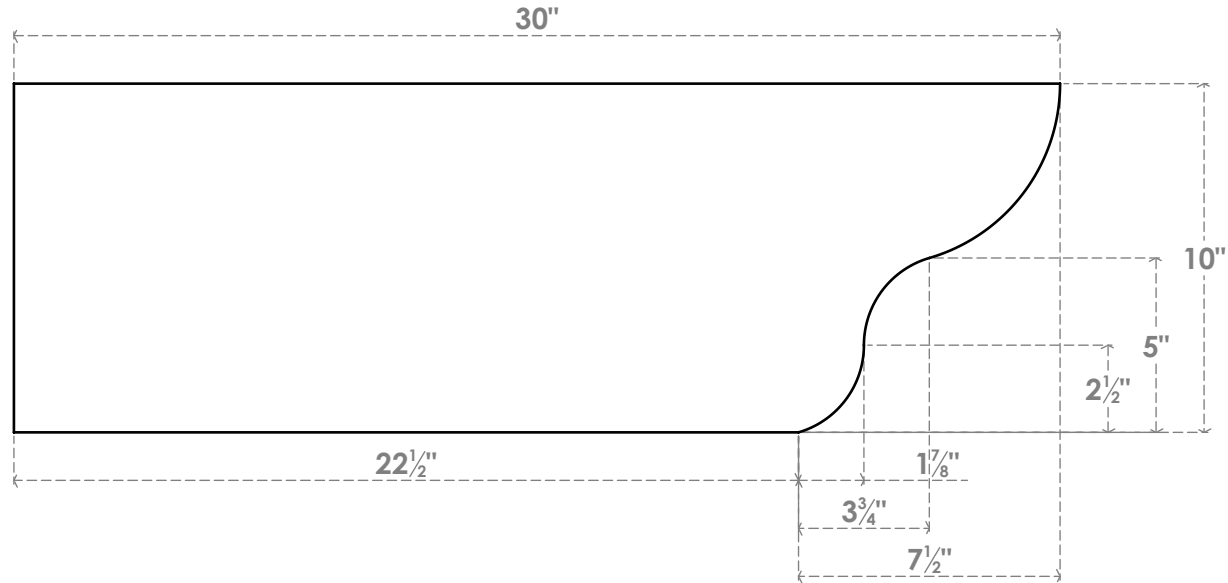

RFTP05X10X30GRN

5"W X 10"H X 30"L GREENSBORO ARCHITECTURAL GRADE PVC RAFTER TAIL

SIDE PROFILE

FRONT PROFILE

ISOMETRIC

EKENA MILLWORK
 2300 WEST MAIN ST.
 CLARKSVILLE, TX 75426
 TOLL FREE: 866-607-0453
 WWW.EKENAMILLWORK.COM