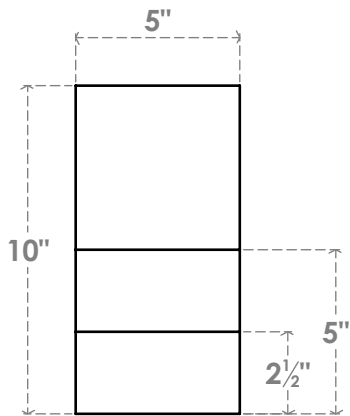

RFTP05X10X30GRN

5"W X 10"H X 30"L GREENSBORO ARCHITECTURAL GRADE PVC RAFTER TAIL

SIDE PROFILE

FRONT PROFILE

ISOMETRIC

EKENA MILLWORK
 2300 WEST MAIN ST.
 CLARKSVILLE, TX 75426
 TOLL FREE: 866-607-0453
 WWW.EKENAMILLWORK.COM

NOTES

1. INSTALLATION TO BE COMPLETED IN ACCORDANCE WITH MANUFACTURER'S SPECIFICATIONS.
2. DRAWING MAY NOT BE TO SCALE
3. THIS DRAWING IS INTENDED FOR DESIGN AND PLANNING PURPOSES ONLY.
4. ALL INFORMATION CONTAINED HEREIN WAS CURRENT AT THE TIME OF DEVELOPMENT BUT MUST BE REVIEWED AND APPROVED BY THE PRODUCT MANUFACTURER TO BE CONSIDERED ACCURATE.
5. ARCHITECTURAL GRADE PVC PRODUCTS ARE MADE FROM EXPANDED CELLULAR PVC AND COME NATURALLY WHITE BUT MAY BE PAINTED